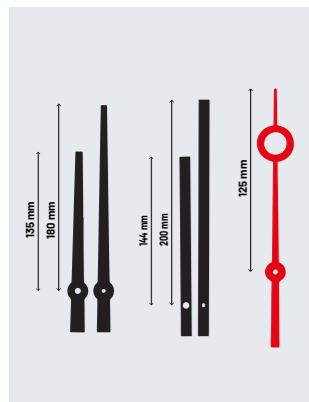

**Step movement
PMYT235TP**

Movement type: Step
Shaft length: 23.5 mm
Size: 56.7 x 56 x 16 mm
Including metal hanger

**Step movement
PMYT145TP**

Movement type: Step
Shaft length: 14.5 mm
Size: 56.7 x 56 x 16 mm
Including metal hanger

**Step movement
with fixed hanger
PMYT145KP**

Movement type: Step
Shaft length: 14.5 mm
Size: 56.7 x 56 x 16 mm

**Radio controlled movement
PMBL120RP**

Movement type: Radio Control
Shaft Length: 12 mm
Size 57 x 57 x 18 mm
Including metal hanger

**Replacement movement
for 2269 Hands
PMYT194IP**

Movement type: Step
Shaft length: 19.4 mm
Size: 56.7 x 56 x 16 mm
Including metal hanger

**Silent movement
PMYT200SP
Movement type:
Sweep**

Shaft length: 20 mm
Size: 56.7 x 56 x 16 mm

NeXtime clock hands and movement set

Each set contains: Movement + Hands + Metal hanger + Rubber ring + Washer + Center nut + Second cap

Hands + Movement Set PHSET4XL

Hands: 2 sets of extra large hands + 1 second hand
Movement type: Sweep
Shaft length: 14.5 mm
Size: 56.7 x 56 x 16 mm