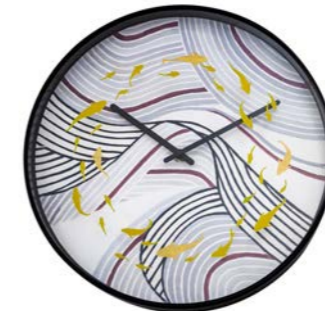

Forest

Bring nature into your home! The "Forest" wall clocks are made of real wood that makes every clock unique. and brings life and energy to every room it's being presented!

Feathers swirling on top of a golden sky, gold fish swimming in a lotus pond, and koi fish circling in rhythmic ripples silkscreened at dual levels - the lens and the dial, to create an illusion of motion. Designed by WENergy, the 30cm silent clocks take your mind to a journey of imaginary dimension and mental escape.

The patterns are printed on double layers (on dial and on glass lens)