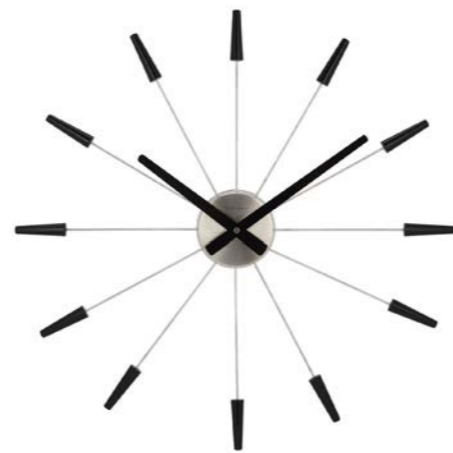

Plug-Inn Series

Plug-Inn is our all time best-seller design. The combination of the plugs, metal case and spokes makes it a beautiful collectible item. Designed by Frits Vink, the 58cm silent wall clocks come in different chic colours. You will certainly find one that fits your interior!