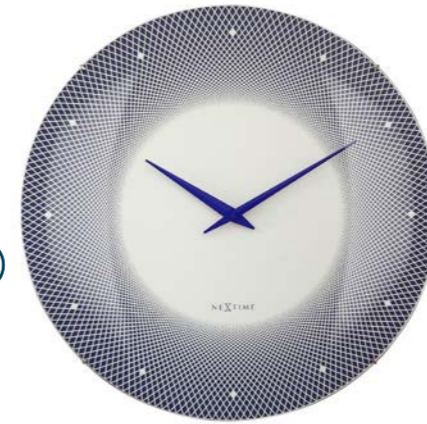

Duomo Mini • 3533WI
Table / Wall clock • 20 cm Ø
Dome • Glass • White

Duomo Mini • 3533ZW
Table / Wall clock • 20 cm Ø
Dome • Glass • Black

Deep 50 • 3300YL

Designer: Studio So-Lo
50 cm Ø • Dome • Glass • Yellow

Deep 50 • 3315BL

Designer: Studio So-Lo
50 cm Ø • Dome • Glass • Blue

Basic Dome • 3157WI

35 cm Ø • Dome • Glass • White

Basic Dome • 3157ZW

35 cm Ø • Dome • Glass • Black

Wood Dome

The NeXtime "Edge Wood Dome" wall clock (35cm) has a dial with a light brown wooden print, a black stripe index and black hands. The dome shaped glass adds a hint of elegance to the natural wood look.