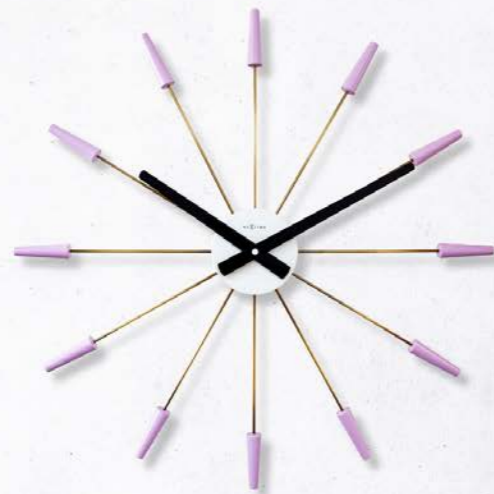

Special Features

Our clocks are made with love and passion and highlight design or a special feature. Below you find the most important features.

Silent movement

No more annoying ticking sound? Then go for a clock with a silent movement and make sure you can enjoy time in a relaxed way

Radio controlled

The clock will be set automatically because of the Radio Controlled signal from Frankfurt. You don't have to worry about summer or winter time, the clock will always set itself to the correct time with the radio controlled signals from Frankfurt, which means it is for the time zone GMT+1(CET)

Weatherproof

These clocks are suitable for both indoor and outdoor use. Ideal for patio, bathroom or pool.

Table and wall clock

Clocks made with separable stands or small stands that can be hidden behind clocks to give the convenience and extra option of using them for the table or the wall

Moving gears

These clocks have special moving gears that can be controlled separately

Mirror

Alarm

Loud alarm

Glow in the dark

Pendulum

Self assembly

Date

Light

Sound

12/24 hour option

24 hour

Adaptor

USB

Temperature

Humidity

Atmospheric pressure