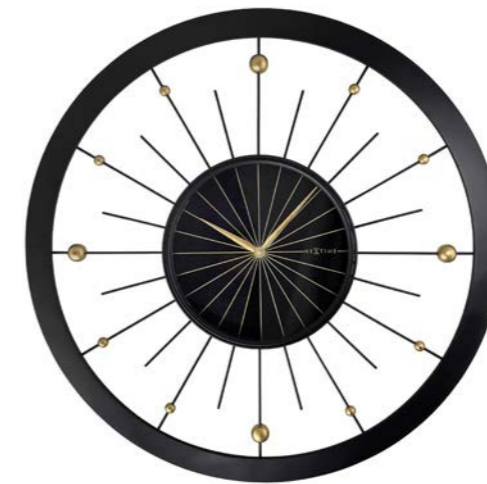

Glamour Small • 3256WI-V2
30cm Ø • Dome Glass • Metal • White

Glamour Small • 3256ZW
30cm Ø • Dome Glass • Metal • Black

Stripe • 2632
31 cm Ø • Clear Glass
Aluminum

Retro • 2790
31 cm Ø • Metal • Glass
Silver

Retro • 2790G0
31 cm Ø • Metal • Glass
Gold / Black

Orbit

With Renaissance-inspired golden details in a celestial pattern, this large 90cm and 60cm metal clock brings a sense of mystery and imagination to your space, creating a stunning focal point on any wall.