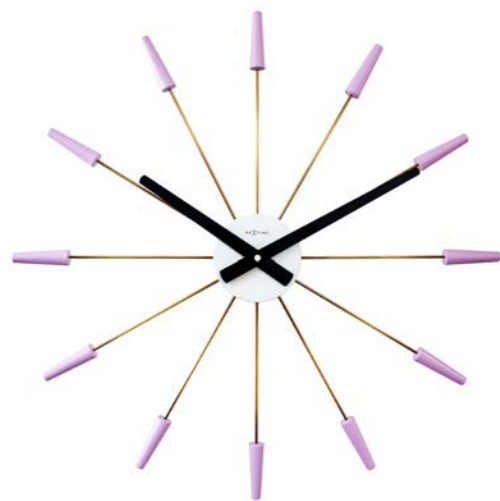

Ting

Lamp & Clock

Ting - Table Lamp with Time

The Ting is a designer lamp and clock in one, featuring a minimalist design with clean lines. Its simple, modern style blends functionality with elegance, making it a versatile piece that adds a refined touch to any space.

Ting • LC4001ZW

33 x 16 x 42H cm
Metal • Acrylic
Black

Ting • LC4001CG

33 x 16 x 42H cm
Metal • Acrylic
Champagne Gold

- Designer Ambient Lamp with integrated clock
- Design: Minimalist, clean-lined form
- Dimensions: 33 x 16 x 42 cm (H)
- Materials: Metal, Acrylic
- Colour Options: Champagne Gold / Black
- Three modes: warm, neutral and cold light
- Color temperature range: 3000K - 6000K
- Adjustable brightness (dimmer function)
- Power Supply: Plug-in *
- Cable Length: 150 cm

*Standard specification comes with EU plug.
Let us know if other specification is required

Plug-Inn Series

Plug-Inn is our all time best-seller design. The combination of the plugs, metal case and spokes makes it a beautiful collectible item. Designed by Frits Vink, the 58cm silent wall clocks come in different chic colours. You will certainly find one that fits your interior!