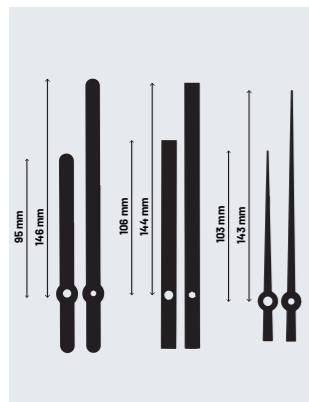

**Replacement movement
for 2269 Hands
PMYT194IP**

Movement type: Step
Shaft length: 19.4 mm
Size: 56.7 x 56 x 16 mm
Including metal hanger

**Silent movement
PMYT200SP
Movement type:
Sweep**

Shaft length: 20 mm
Size: 56.7 x 56 x 16 mm

NeXtime clock hands and movement set

Each set contains: Movement + Hands + Metal hanger + Rubber ring + Washer + Center nut + Second cap

Hands + Movement Set PHSET4XL

Hands: 2 sets of extra large hands + 1 second hand
Movement type: Sweep
Shaft length: 14.5 mm
Size: 56.7 x 56 x 16 mm

Hands + Movement Set PHSET3L

Hands: 3 sets of large hands
Movement type: Sweep
Shaft length: 14.5 mm
Size: 56.7 x 56 x 16 mm

Hands + Movement Set PHSET2M

Hands: 3 sets of medium hands
Movement type: Sweep
Shaft length: 14.5 mm
Size: 56.7 x 56 x 16 mm

Hands + Movement Set PHSET1S

Hands: 3 sets of small hands
Movement type: Sweep
Shaft length: 14.5 mm
Size: 56.7 x 56 x 16 mm

Clock Stand

Clock stand to display an individual clock of up to 43cm in size.

Clock stand • 9040
28 x 18 x 12 cm • Acrylic