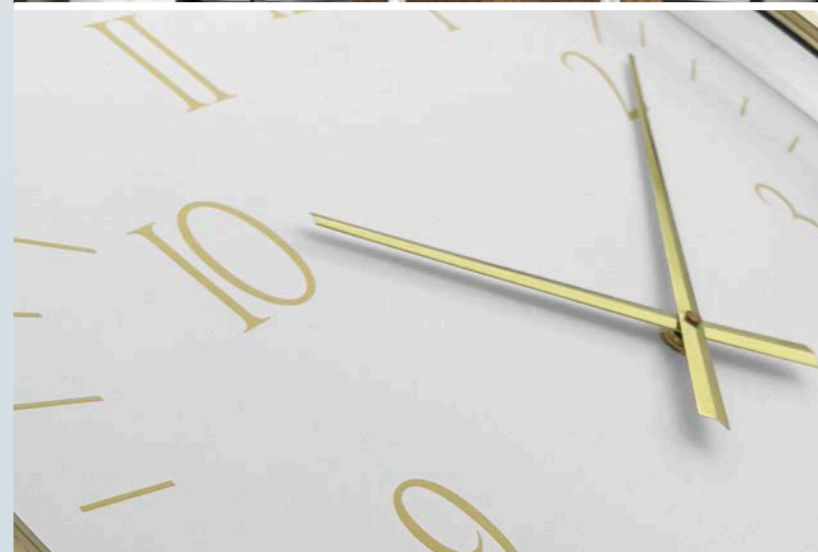

Galaxy

The Galaxy Wall Clock features a brushed matte gold case, exuding a sophisticated and timeless appeal.

Galaxy Large • 3332ZW

77 cm Ø • Plastic
Brushed gold case
Black dial

Galaxy • 3333ZW

40 cm Ø • Plastic
Brushed gold case
Black dial

Galaxy Large • 3332WI

77 cm Ø • Plastic
Brushed gold case
White dial

Galaxy • 3333WI

40 cm Ø • Plastic
Brushed gold case
White dial