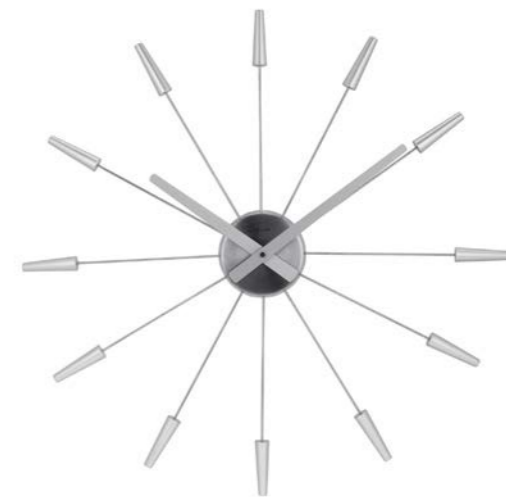

Plug-Inn Series

Plug-Inn is our all time best-seller design. The combination of the plugs, metal case and spokes makes it a beautiful collectible item. Designed by Frits Vink, the 58cm silent wall clocks come in different chic colours. You will certainly find one that fits your interior!