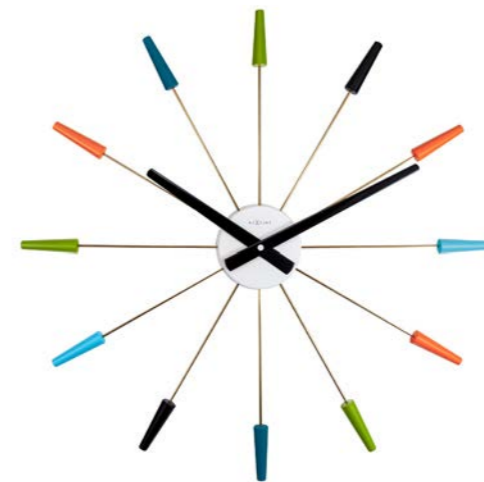

Plug-Inn Series

Plug-Inn is our all time best-seller design. The combination of the plugs, metal case and spokes makes it a beautiful collectible item. Designed by Frits Vink, the 58cm silent wall clocks come in different chic colours. You will certainly find one that fits your interior!