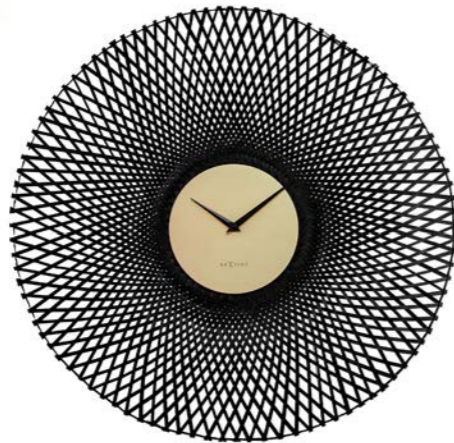

Cross Table • 5204GS

Designer: Chantal Drenthe & Jette Scheib
17.5 x 15.5 x 5 cm
Polystone • Grey

Vortex

Beautifully woven from bamboo, Vortex (60cm) brings an exotic touch by combining natural materials with geometry. This distinctive design is a perfect statement piece for nature lovers.

Vortex • 3325
60 cm Ø • Bamboo
Brown

Vortex • 3325ZW
60 cm Ø • Bamboo
Black

Vogue • 8199
43 cm Ø • Glass • Multi-colour

Blues • 8200
43 cm Ø • Glass • Multi-colour

NEX TIME

Basic Minimals

Oslo

The Oslo Clock features a sleek plastic case with a dark wood pattern, enhanced by water transfer technology. Its light wood-printed dial showcases a minimalist design that emphasizes the natural beauty of the wood grain.