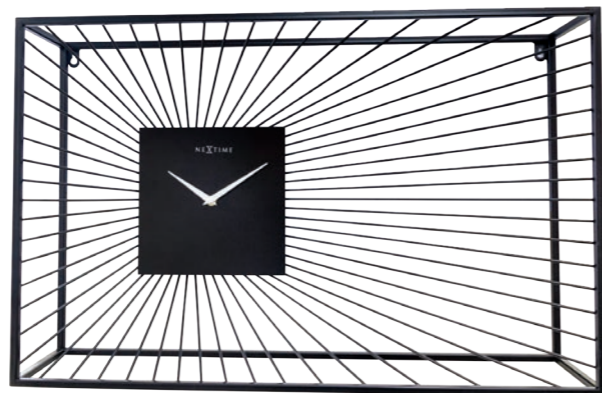

Vasco • 3301ZW
70 x 45 x 15 cm • Metal • Black