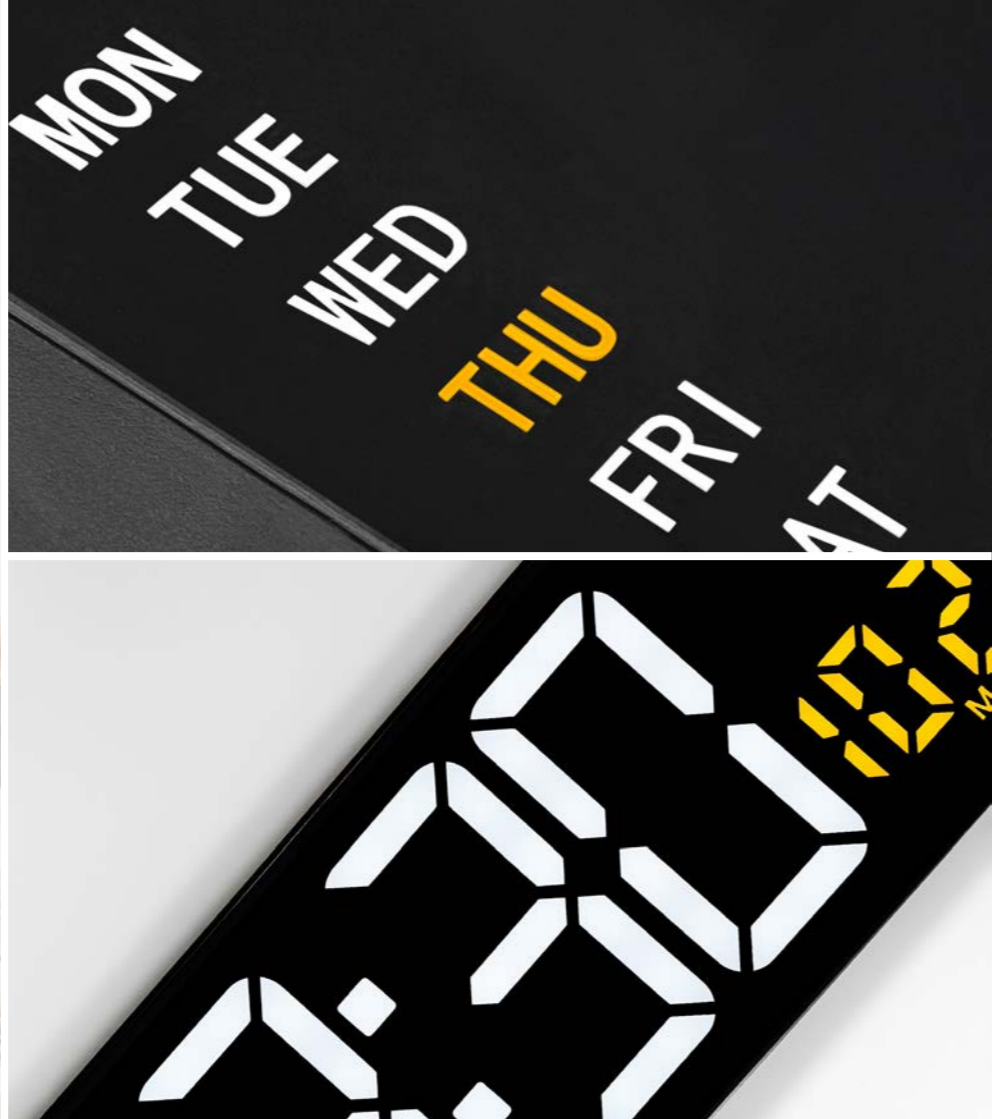

Newcastle • 7360ST
25,5 cm Ø • Plastic • Black/
White

Station • 3999STZW
Wall clock • 35 cm Ø
Aluminium • Black

NEX TIME

Digital Clocks

Digital Series

Let's go digital!

NeXtime introduces a range of modern-looking digital clocks that are minimalist and chic. They fit both home and work spaces, for the wall and the table, to complement contemporary lifestyles.

Super Digi

A modern digital clock that blends sleek design with advanced functionality, offering seamless control and convenience for any space.

Super Digi • 3322

38.8 x 12.9 x 3.2cm

ABS • Black

- Time, Date, Day and Temperature
- 12/24 Hours option
- Dual Alarm with repeat option of daily, 5 or 6-day
- Brightness adjustable option (10-level)
 - light sensor to adjust display brightness automatically
 - manual turn off display
- Timer and countdown function (up to 99 minutes)
- Remote control included
- Power off memory (back up battery CR2032 included)
- USB power cord included
- Suitable for the wall and table