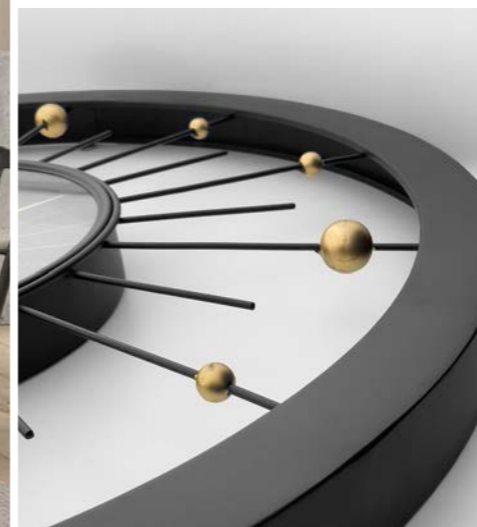

Glamour

A sleek & minimalist metal clock that comes with beautiful aluminium shiny plating finish with elegant raised indexes on the dial. This clock fits perfectly well with any interior; be it a modern décor or any office/work area.

Glamour Small • 3256WI-V2
30cm Ø • Dome Glass • Metal • White

Glamour Small • 3256ZW
30cm Ø • Dome Glass • Metal • Black

Stripe • 2632
31 cm Ø • Clear Glass
Aluminum

Retro • 2790
31 cm Ø • Metal • Glass
Silver

Retro • 2790G0
31 cm Ø • Metal • Glass
Gold / Black

Orbit

With Renaissance-inspired golden details in a celestial pattern, this large 90cm and 60cm metal clock brings a sense of mystery and imagination to your space, creating a stunning focal point on any wall.