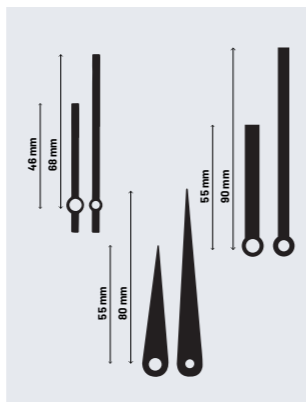

**Replacement movement
for 2269 Hands
PMYT194IP**

Movement type: Step
Shaft length: 19.4 mm
Size: 56.7 x 56 x 16 mm
Including metal hanger

**Silent movement
PMYT200SP
Movement type:
Sweep**

Shaft length: 20 mm
Size: 56.7 x 56 x 16 mm

NeXtime clock hands and movement set

Each set contains: Movement + Hands + Metal hanger + Rubber ring + Washer + Center nut + Second cap

Hands + Movement Set PHSET4XL

Hands: 2 sets of extra large hands + 1 second hand
Movement type: Sweep
Shaft length: 14.5 mm
Size: 56.7 x 56 x 16 mm

Hands + Movement Set PHSET3L

Hands: 3 sets of large hands
Movement type: Sweep
Shaft length: 14.5 mm
Size: 56.7 x 56 x 16 mm

Hands + Movement Set PHSET2M

Hands: 3 sets of medium hands
Movement type: Sweep
Shaft length: 14.5 mm
Size: 56.7 x 56 x 16 mm

Hands + Movement Set PHSET1S

Hands: 3 sets of small hands
Movement type: Sweep
Shaft length: 14.5 mm
Size: 56.7 x 56 x 16 mm

Clock Stand

Clock stand to display an individual clock of up to 43cm in size.

Clock stand • 9040
28 x 18 x 12 cm • Acrylic