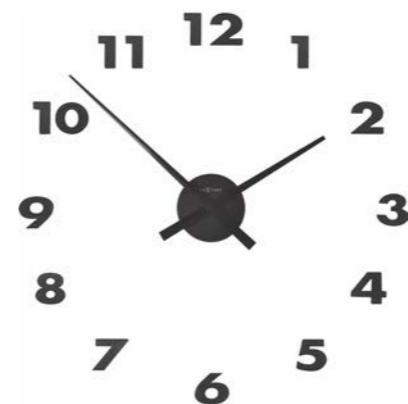

Hands

The NeXtime "Hands" model in basic black colour has been an all-time bestselling item for more than a decade. In 2026, we hope to extend this popularity by introducing vintage and natural wood pattern colours to fit for the current nature mood trend.

NEW

NEW