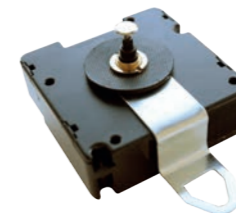

**Radio controlled movement
PMBL120RP**

Movement type: Radio Control
Shaft Length: 12 mm
Size 57 x 57 x 18 mm
Including metal hanger