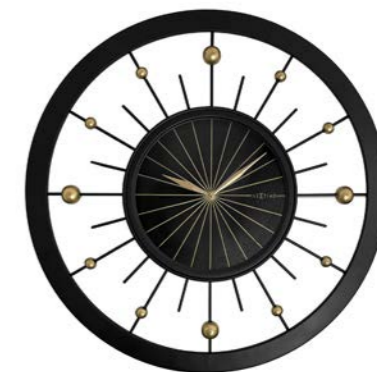

Orbit • 3327GO

60 cm Ø • Metal
Black / Gold