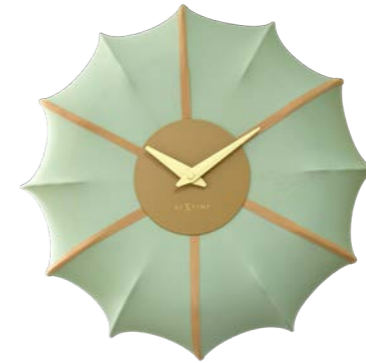

Ultimo • 3344GN

50 cm Ø
Fabric/Metal/ Green Pea