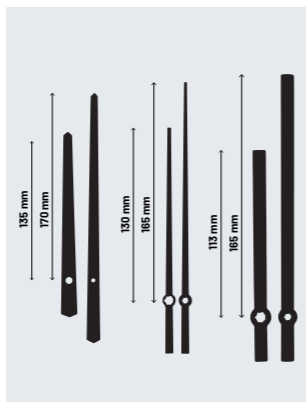

**Step movement
PMYT235TP**

Movement type: Step
Shaft length: 23.5 mm
Size: 56.7 x 56 x 16 mm
Including metal hanger

**Step movement
PMYT145TP**

Movement type: Step
Shaft length: 14.5 mm
Size: 56.7 x 56 x 16 mm
Including metal hanger

**Step movement
with fixed hanger
PMYT145KP**

Movement type: Step
Shaft length: 14.5 mm
Size: 56.7 x 56 x 16 mm

**Radio controlled movement
PMBL120RP**

Movement type: Radio Control
Shaft Length: 12 mm
Size 57 x 57 x 18 mm
Including metal hanger

**Replacement movement
for 2269 Hands
PMYT194IP**

Movement type: Step
Shaft length: 19.4 mm
Size: 56.7 x 56 x 16 mm
Including metal hanger

**Silent movement
PMYT200SP
Movement type:
Sweep**

Shaft length: 20 mm
Size: 56.7 x 56 x 16 mm

NeXtime clock hands and movement set

Each set contains: Movement + Hands + Metal hanger + Rubber ring + Washer + Center nut + Second cap

Hands + Movement Set PHSET4XL

Hands: 2 sets of extra large hands + 1 second hand
Movement type: Sweep
Shaft length: 14.5 mm
Size: 56.7 x 56 x 16 mm