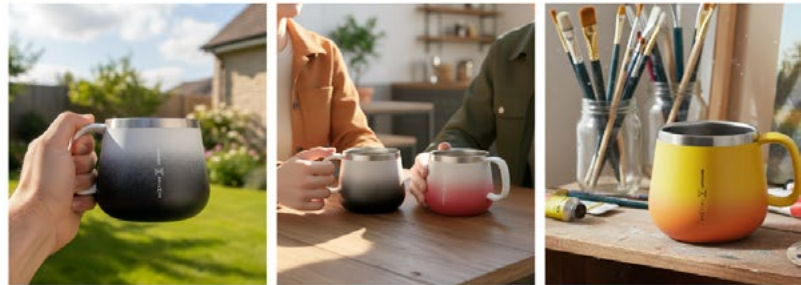

CHUBBY MUG

Your Hydration Buddy

Say hello to our Chubby Mug, designed to be the cutest reminder you need to stay on top of your wellness goals.

Our Chubby Mug features a vibrant gradient colour and finish and a friendly, rounded form that makes staying hydrated enjoyable!

Which cheerful gradient will be your hydration buddy?