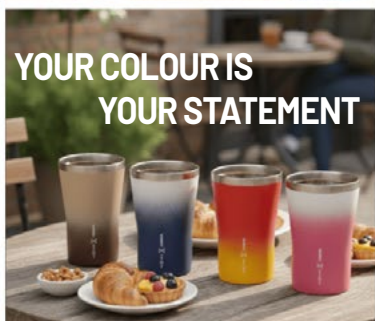

CANVAS

CONNECTS MOOD, STYLE
AND CHARACTER!

COLOURS REPRESENT
WHO YOU ARE

YOUR COLOUR IS
YOUR STATEMENT

CHOOSE YOUR VIBE: THE ART OF COLOUR AND SELF-EXPRESSION

STEEL GREY: For the urban minimalist, the 'suit and sneakers' of bottles.