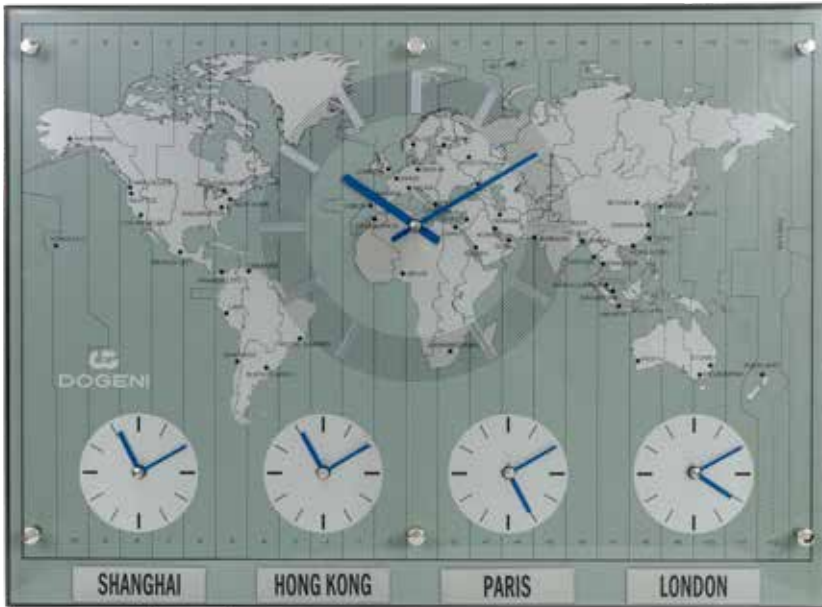

MULTI FEATURED CLOCKS

WNW018GY

**32pcs.CITY NAME PLATE &
4pcs.BLANK PLATE INCLUDED,
LARGE CLOCK**

- Wooden case (MDF)
- W59.2 x H35.3 x D6.2cm/5.3kg
- 3pcs./0.120M3
- Battery:AA x 5

WNW019WT

**32pcs.CITY NAME PLATE &
4pcs.BLANK PLATE INCLUDED**