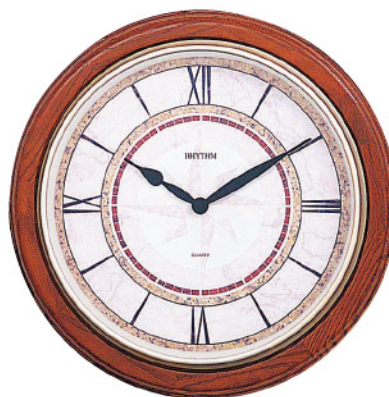

CMG272NR06

MARBLE PRINTING DIAL
BROWN CASE / WOODEN CASE
ø39.5 x 5.0cm / 1.4kg
5pcs. / 0.082M3
BATTERY: AA x 1