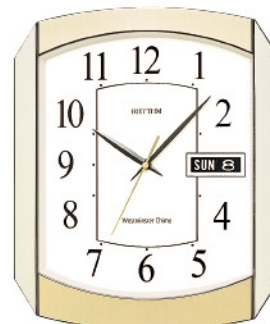

CFH102NR65
Gold/Silver