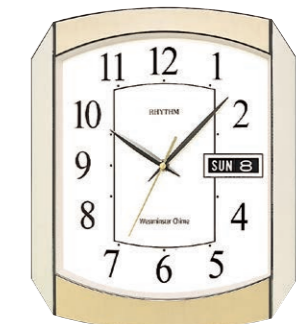

CFH102NR65
Gold/Silver
4895049402313

WESTMINSTER CHIME AND STRIKE, DAY-DATE CALENDAR
PLASTIC CASE
28.8 x 34.8 x 5.3cm / 1.55kg
10pcs. / 0.148M3
BATTERY: AA x 3