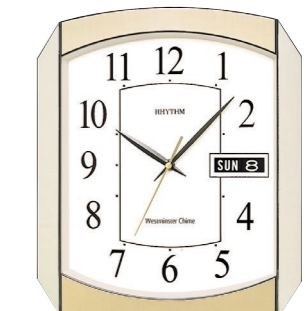

CMH726NR18
Gold
4895049415139

WESTMINSTER CHIME AND STRIKING
PLASTIC CASE
ø36.0 x 5.6cm / 955g
10pcs. / 0.102M3
BATTERY: AA x 3

CFH102NR02/18/65

CFH102NR02
Black
4895049402283

CFH102NR18
Gold
4895049402306