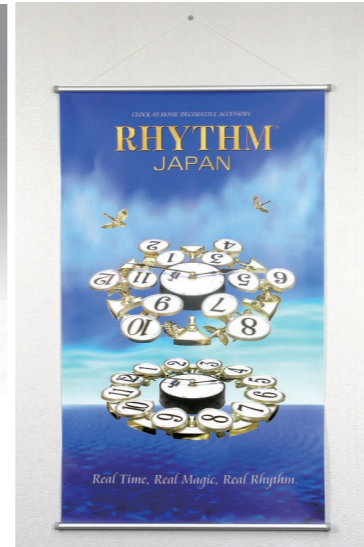

SHOP BAG X14

SIZE: 76.0(W) x 46.0(H) x 18.0(D)CM

BIG BRAND PLATE

■ BIG PLATE

SIZE: 75.0(W) x 30.0(H) x 0.3(D)CM/805g

BRAND STICKER

■ BRAND STICKER

SIZE: 20.0(W) x 7.0(H)CM

RHYTHM BANNER

■ HANG POP

SIZE: 62.5(W) x 115.5(H)CM(with Wire)/250g

WOODEN DISPLAY STAND KIT (Wall Clock)

■ WD001US06

SIZE: 25.5(W) x 75.0(H) x 40.2(D)CM/2.35kg
(Including Aluminium Plate)

RHYTHM ALARM DISPLAY