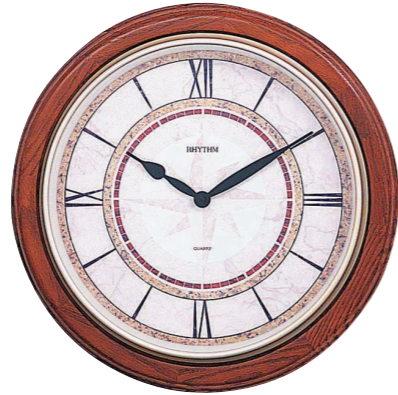

CMW902NR06

37pcs. CITY NAME PLATE &
3pcs. BLANK PLATE INCLUDED
BROWN CASE / WOODEN CASE
60.0 x 43.0 x 5.0cm / 3.4kg
3pcs. / 0.072M3
BATTERY: AA x 4

CMG272NR06

MARBLE PRINT DIAL
BROWN CASE / WOODEN CASE
ø39.5 x 5.0cm / 1.4kg
5pcs. / 0.082M3
BATTERY: AA x 1