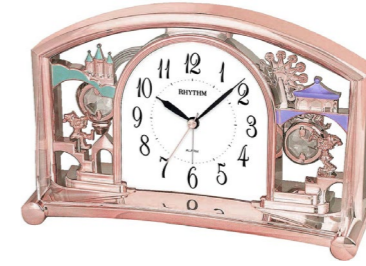

4SE535WD13
Rose Gold

4 895049 429105

PENDULUM, BEEP ALARM
PLASTIC CASE
24.0 x 15.5 x 6.8cm / 450g
10pcs. / 0.054M3
BATTERY: C x 1